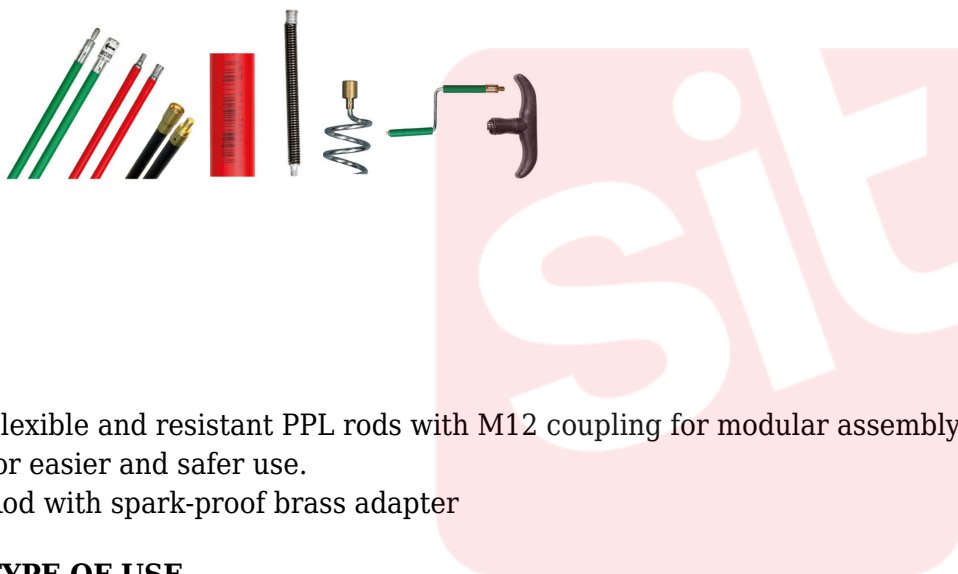

4240

Flexible and resistant PPL rods with M12 coupling for modular assembly. Rods with self-locking system for easier and safer use.  
Rod with spark-proof brass adapter

**TYPE OF USE**

To clean the chimney.