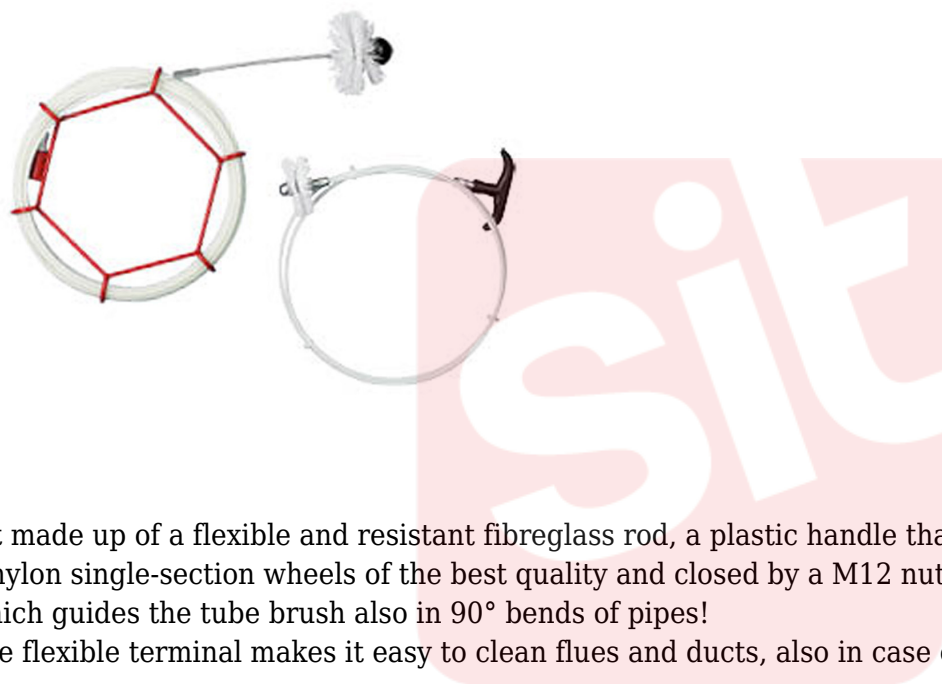

1934

Kit made up of a flexible and resistant fibreglass rod, a plastic handle that makes them easier to use, 1 or 2 nylon single-section wheels of the best quality and closed by a M12 nut (Light KIT) or M12 black ball, which guides the tube brush also in 90° bends of pipes!

The flexible terminal makes it easy to clean flues and ducts, also in case of curved sections.

TYPE OF USE

Cleaning and maintenance of pellet stoves, flues, downspouts and ducts.

| MM | | INCH | |
|-------------------|--|-------------------|--|
| D mm | 80/100 | D inch | |
| L mm | 3000 | L inch | 118-2/16 |
| Contents | Rod with flexible cable* + Handle + Sphere + Single section wheel Ø 80mm + Single section wheels Ø 100mm | Contents | Rod with flexible cable* + Handle + Sphere + Single section wheel Ø 80mm + Single section wheels Ø 100mm |
| CO/IS pack | 6 | CO/IS pack | 6 |
| Art. | KIT Flex PRO 80/100 3m | Art. | KIT Flex PRO 80/100 3m |
| Filament | White crimped nylon | Filament | White crimped nylon |