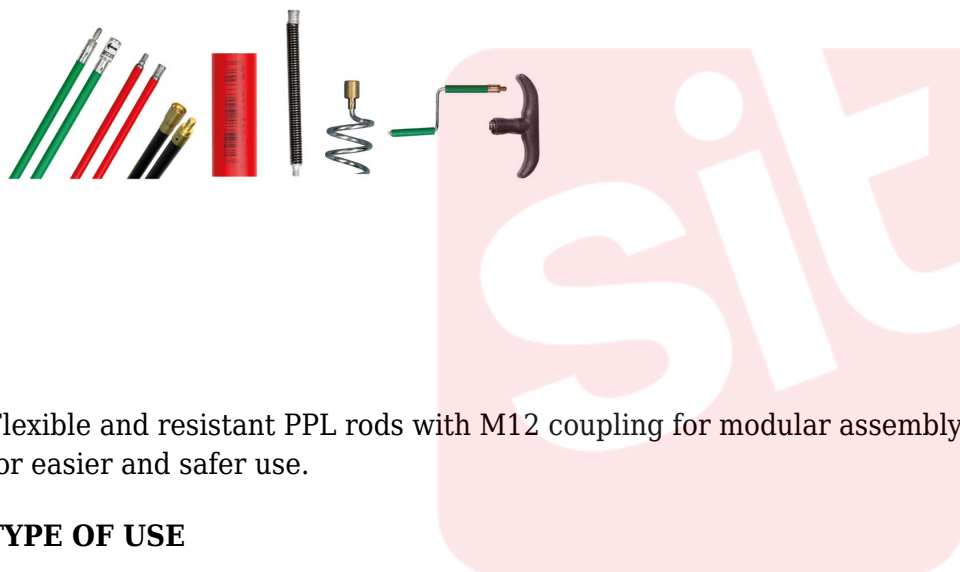

1875

Flexible and resistant PPL rods with M12 coupling for modular assembly. Rods with self-locking system for easier and safer use.

TYPE OF USE

To clean the chimney.

sitbrush.com

MM		INCH	
D mm	18	D inch	3/4
L mm	1400	L inch	55-2/16
Thread	M12	Thread	M12
CO/IS pach	5	CO/IS pack	5
Art.	Asta verde autobloccante	Art.	Asta verde autobloccante