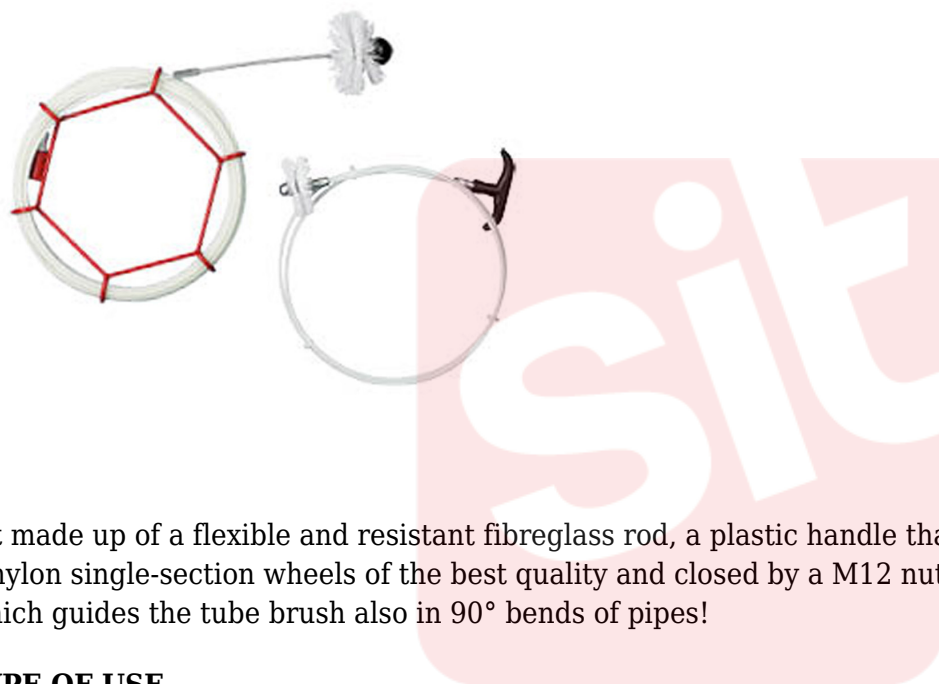

1845

Kit made up of a flexible and resistant fibreglass rod, a plastic handle that makes them easier to use, 1 or 2 nylon single-section wheels of the best quality and closed by a M12 nut (Light KIT) or M12 black ball, which guides the tube brush also in 90° bends of pipes!

TYPE OF USE

Cleaning and maintenance of pellet stoves, flues, downspouts and ducts.

	MM
D mm	80/100
L mm	5000
Contents	Rod with flexible cable* + Handle + Sphere + Single section wheel Ø 80mm + Single section wheels Ø 100mm
CO/IS pach	6
Art.	KIT Flex PRO 80/100 5m
Filament	White crimped nylon

	INCH
D inch	3.15/3.94
L inch	196-14/16
Contents	Rod with flexible cable* + Handle + Sphere + Single section wheel Ø 80mm + Single section wheels Ø 100mm
CO/IS pack	6
Art.	KIT Flex PRO 80/100 5m
Filament	White crimped nylon