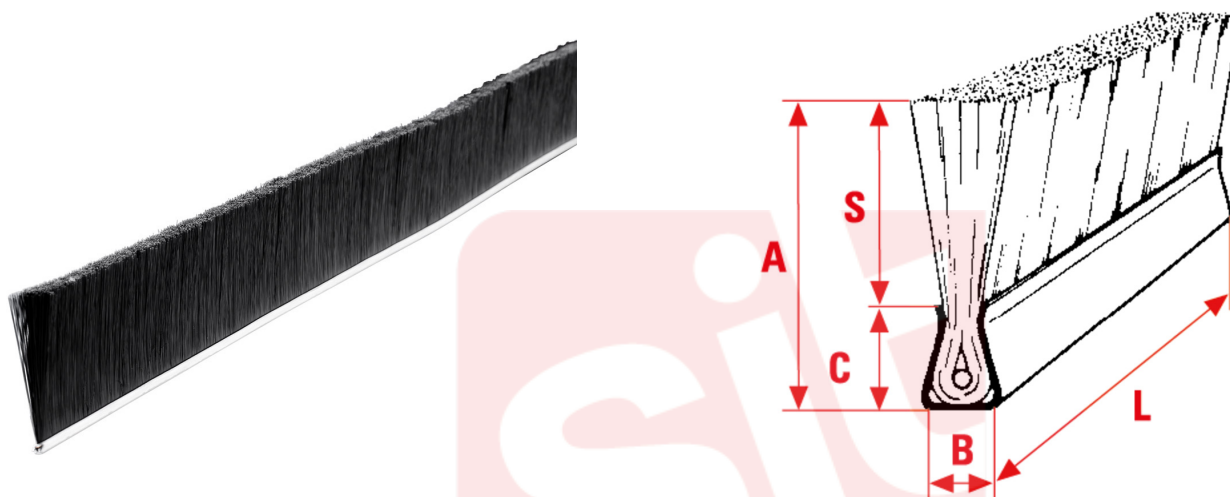

1125

Linear Strip brushes with black smooth polypropylene filaments (PPL B.L.).

TYPE OF USE

Applied on industrial windows and door frames as a sealing element against air and dust.

sitbrush.com

MM		INCH	
A mm	90	A inch	3-1/2
B mm	5	B inch	3/16
C mm	5	C inch	3/16
L mm	2500	L inch	98-7/16
S mm	85	S inch	3-3/8
CO/IS pach	62,5	CO/IS pack	62,5
Art.	Base 5	Art.	Base 5
Filament	Black smooth polypropylene	Filament	Black smooth polypropylene
Ø Filament	0,25mm	Ø Filament	0,010"