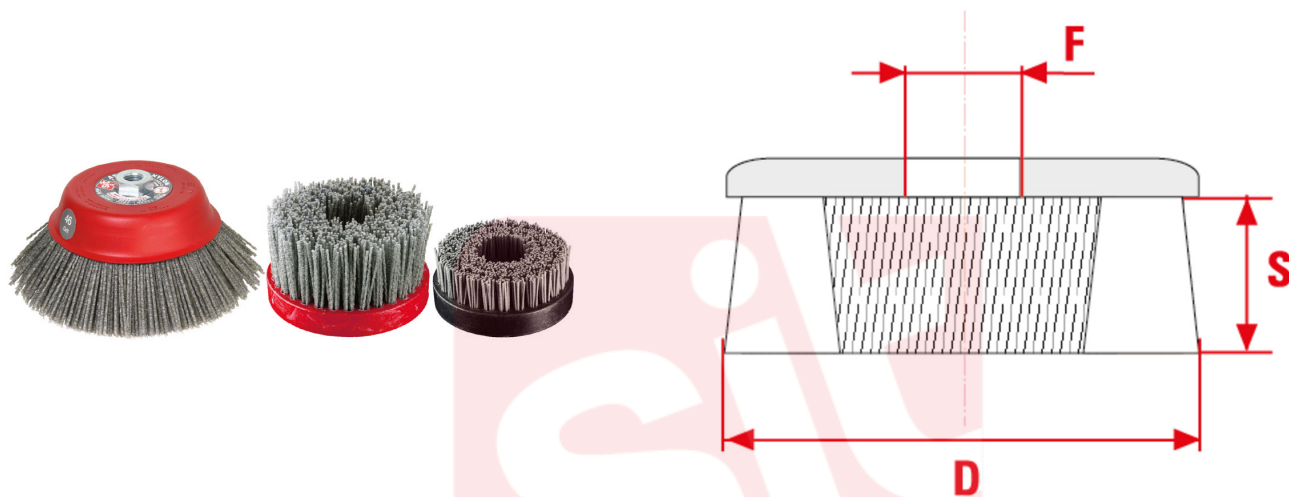

Abrasive Nylon wheels and cup brushes

Cup brushes extremely dense.

TYPES OF USE

Ideal for working on flat, curved and recessed surfaces of wood, iron, marble and stone.

MM

D mm	S mm	Hole mm	Max RPM	CO/IS pack	ART	Abrasive nylon filaments 1,00mm 180gr	Abrasive nylon filaments 1,40mm 80gr	Abrasive nylon filaments 1,50mm 60gr	Abrasive nylon filaments 1,60mm 46gr	Abrasive nylon filaments 1,60mm 320gr
115	25	M14	3500	1	TFP	3262	3261		3260	3263
130	50	M14	3500	1	TFP		3265		3264	
150	50	M14	3500	1	T150 HD				0182	