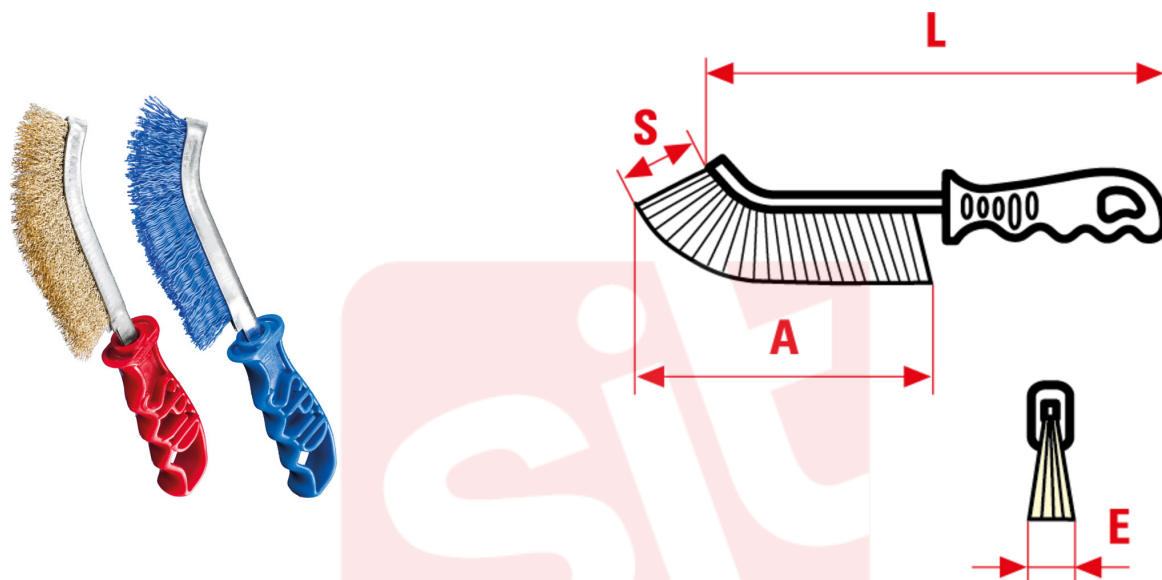

Spid brushes

Spid is the universal hand brush: practical, user-friendly and resistant, designed and patented by SIT Tecnoazzole over 55 years ago. The narrow surface, the unique bending and the ergonomic handle make it unique and easy to use.

TYPES OF USE

To remove rust, paint and dirt from any kind of surface, clean the grill (BBQ), scrape off gates, maintenance on bicycles and motorbikes. Also suitable for industrial applications!

MM

A mm	E mm	L mm	S mm	Contents	CO/IS pack	ART	Brass 0,30mm	Nylon rigid 0,80mm	PVC Soft	Stainless Steel 0,30mm	Steel 0,30mm	Varius
135	15	245	28		12 /48	SPID Blister	0007	0008		0006	0005	
135	15	245	28	7 SPID S/Steel (Ref 0011) + 7 SPID Brass (Ref 0012) + 7 SPID Nylon (Ref 0013)	1 /8	SPID Trio 21pz						0017
135	15	245	28		24 /192	SPID	0012	0013	0014	0011	0010	

INCH

A inch	E inch	L inch	S inch	Contents	CO/IS pack	ART	Brass 0,012"	Nylon rigid 0,031"	PVC Soft	Stainless Steel 0,012"	Steel 0,012"	Varius
5-5/16	9/16	9-10/16	1-1/8		12 /48	SPID Blister	0007	0008		0006	0005	
5-5/16	9/16	9-10/16	1-1/8	7 SPID S/Steel (Ref 0011) + 7 SPID Brass (Ref 0012) + 7 SPID Nylon (Ref 0013)	1 /8	SPID Trio 21pz						0017
5-5/16	9/16	9-10/16	1-1/8		24 /192	SPID	0012	0013	0014	0011	0010	