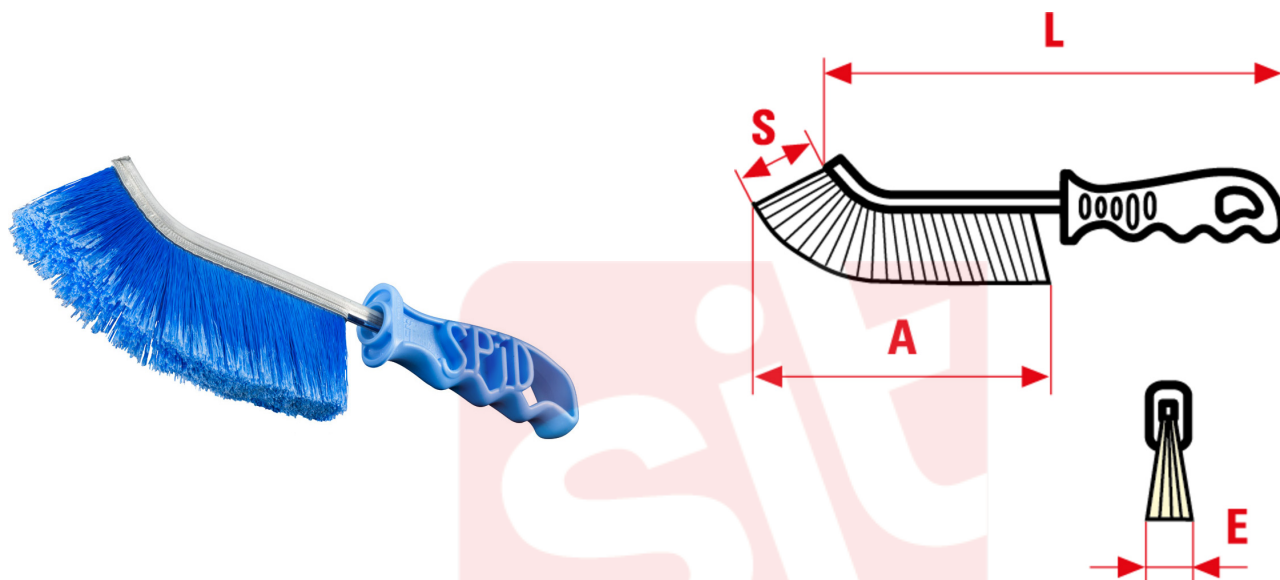

0014

Spid is the universal hand brush: practical, user-friendly and resistant, designed and patented by SIT TecnoSpazzole over 55 years ago. The narrow surface, the unique bending and the ergonomic handle make it unique and easy to use.

Each SPID BOX contains 24 SPID brushes

TYPE OF USE

To remove rust, paint and dirt from any kind of surface, clean the grill (BBQ), scrape off gates, maintenance on bicycles and motorbikes. Also suitable for industrial applications!

MM		INCH	
A mm	135	A inch	5-5/16
E mm	15	E inch	9/16
L mm	245	L inch	9-10/16
S mm	28	S inch	1-1/8
CO/IS pack	24 /192	CO/IS pack	24 /192
Art.	SPID	Art.	SPID
Filament	PVC Soft	Filament	PVC Soft

SIT Società Italiana TecnoSpazzole S.p.A

C.F. e Reg. Imprese 03492470376
Via Porrettana, 453
40033 - Casalecchio di Reno (Bo)
ITALY

Partita I.V.A./VAT IT00626581201
Codice SDI: A4707H7
Import/Export BO 008277
R.E.A. BO 295504

Tel. +39 0516113211
Fax +39 051574319
PEC: sit_tecnoSpazzole@legalmail.it
info@sitbrush.com

INDUSTRIAL BRUSHES MANUFACTURER
WITH QUALITY MANAGEMENT SYSTEM
CERTIFIED ISO 9001

sitbrush.com