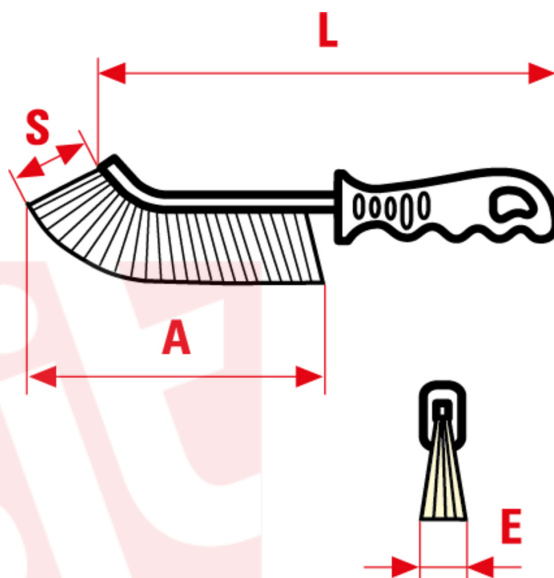

0008

Spid is the universal hand brush: practical, user-friendly and resistant, designed and patented by SIT TecnoSpazzole over 55 years ago. The narrow surface, the unique bending and the ergonomic handle make it unique and easy to use.

TYPE OF USE

To remove rust, paint and dirt from any kind of surface, clean the grill (BBQ), scrape off gates, maintenance on bicycles and motorbikes. Also suitable for industrial applications!

MM		INCH	
A mm	135	A inch	5-5/16
E mm	15	E inch	9/16
L mm	245	L inch	9-10/16
S mm	28	S inch	1-1/8
CO/IS pach	12 /48	CO/IS pack	12 /48
Art.	SPID Blister	Art.	SPID Blister
Filament	Nylon rigid	Filament	Nylon rigid
Ø Filament	0,80mm	Ø Filament	0,031"

SIT Società Italiana TecnoSpazzole S.p.A

C.F. e Reg. Imprese 03492470376
Via Porrettana, 453
40033 - Casalecchio di Reno (Bo)
ITALY

Partita I.V.A./VAT IT00626581201
Codice SDI: A4707H7
Import/Export BO 008277
R.E.A. BO 295504

Tel. +39 0516113211
Fax +39 051574319
PEC: sit_tecnoSpazzole@legalmail.it
info@sitbrush.com

INDUSTRIAL BRUSHES MANUFACTURER
WITH QUALITY MANAGEMENT SYSTEM
CERTIFIED ISO 9001

sitbrush.com