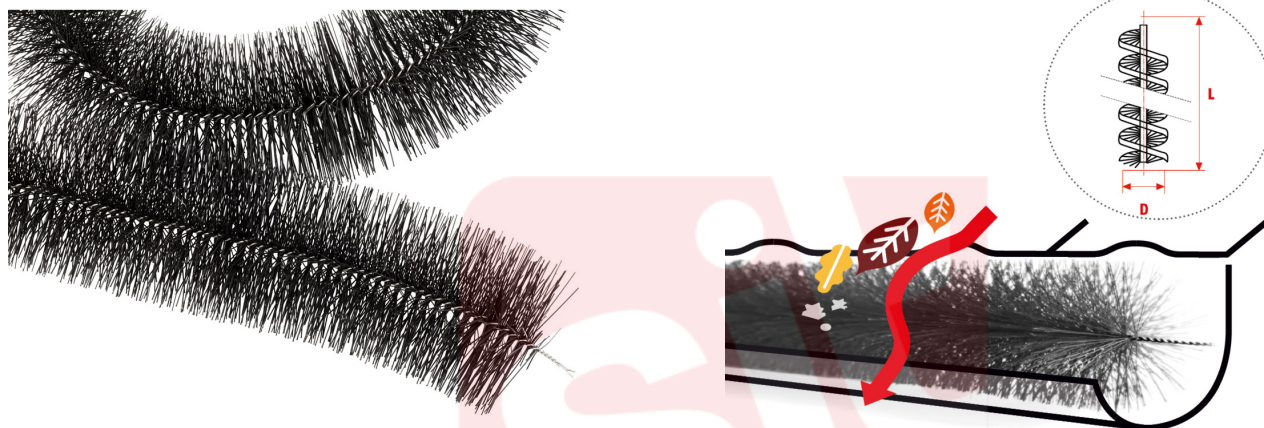

1975

Flexible spiral brush, made of PPL, 3m long and modular. The Gutter Guard is an original product by SIT TecnoSpazzole that, in a simple yet brilliant way, prevents leaves, dry branches and other waste from clogging gutters or pipes. Once manually placed inside the gutter or the drain, the Gutter Guard works entirely on its own. We suggest simple and regular maintenance by removing the brush when it is very dirty, washing it under running water and placing it back, which ensures an almost endless service life!

TYPE OF USE

Protects gutters and ducts. It can be used to prevent weeds from growing in drains on the ground.

MM		INCH	
D mm	120	D inch	4-3/4
L mm	3000	L inch	118-2/16
CO/IS pach	1 /4	CO/IS pack	1 /4
Art.	SALVAGRONDA D120 Blister	Art.	SALVAGRONDA D120 Blister
Filament	Black smooth polypropylene	Filament	Black smooth polypropylene
Ø Filament	0,80mm	Ø Filament	0,031"