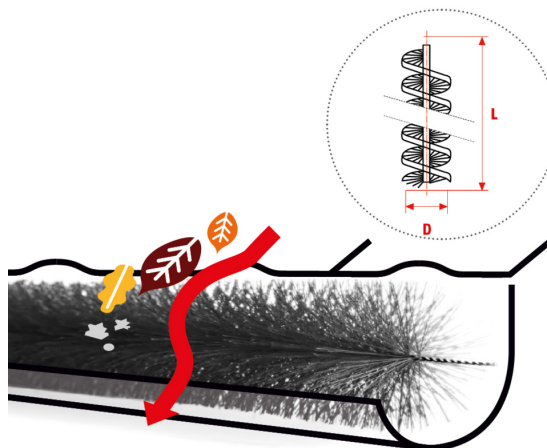

1974

Flexible spiral brush, made of PPL, 3m long and modular. The Gutter Guard is an original product by SIT TecnoSpazzole that, in a simple yet brilliant way, prevents leaves, dry branches and other waste from clogging gutters or pipes. Once manually placed inside the gutter or the drain, the Gutter Guard works entirely on its own. We suggest simple and regular maintenance by removing the brush when it is very dirty, washing it under running water and placing it back, which ensures an almost endless service life!

TYPE OF USE

Protects gutters and ducts. It can be used to prevent weeds from growing in drains on the ground.

Le dimensioni, le illustrazioni, le caratteristiche tecniche, le referenze e tutti gli altri dati contenuti nel catalogo possono essere modificati da SIT senza preavviso. Tutte le dimensioni riportate sul catalogo sono da considerarsi nominali e, se non diversamente specificato, sono in mm. Diametri, sporgenze e spessori degli insiemi di filamenti, costituenti le spazzole, sono da considerare tali solo approssimativamente.
The dimensions, illustrations, technical characteristics and all other data contained in the catalogue may be changed by SIT without prior notice. All dimensions on the catalogue, unless otherwise specified, are in mm. Diameters, protrusions and thicknesses of sets of filaments forming the brushes are only approximate.