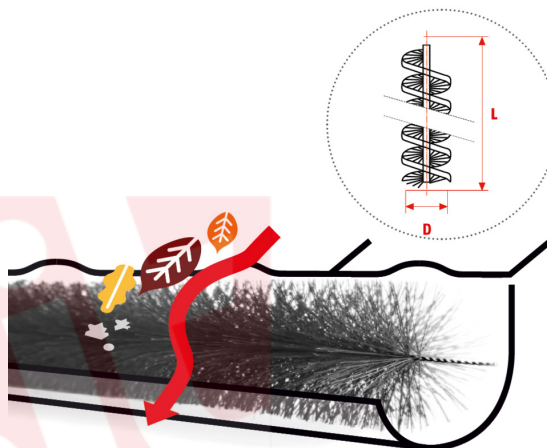

1974

Flexible spiral brush, made of PPL, 3m long and modular. The Gutter Guard is an original product by SIT TecnoSpazzole that, in a simple yet brilliant way, prevents leaves, dry branches and other waste from clogging gutters or pipes. Once manually placed inside the gutter or the drain, the Gutter Guard works entirely on its own. We suggest simple and regular maintenance by removing the brush when it is very dirty, washing it under running water and placing it back, which ensures an almost endless service life!

TYPE OF USE

Protects gutters and ducts. It can be used to prevent weeds from growing in drains on the ground.

MM		INCH	
D mm	100	D inch	4
L mm	3000	L inch	118-2/16
CO/IS pach	1 /6	CO/IS pack	1 /6
Art.	SALVAGRONDA D100 Blister	Art.	SALVAGRONDA D100 Blister
Filament	Black smooth polypropylene	Filament	Black smooth polypropylene
Ø Filament	0,80mm	Ø Filament	0,031"

Le dimensioni, le illustrazioni, le caratteristiche tecniche, le referenze e tutti gli altri dati contenuti nel catalogo possono essere modificati da SIT senza preavviso. Tutte le dimensioni riportate sul catalogo sono da considerarsi nominali e, se non diversamente specificato, sono in mm. Diametri, sporgenze e spessori degli insiemi di filamenti, costituenti le spazzole, sono da considerare tali solo approssimativamente.
The dimensions, illustrations, technical characteristics and all other data contained in the catalogue may be changed by SIT without prior notice. All dimensions on the catalogue, unless otherwise specified, are in mm. Diameters, protrusions and thicknesses of sets of filaments forming the brushes are only approximate.