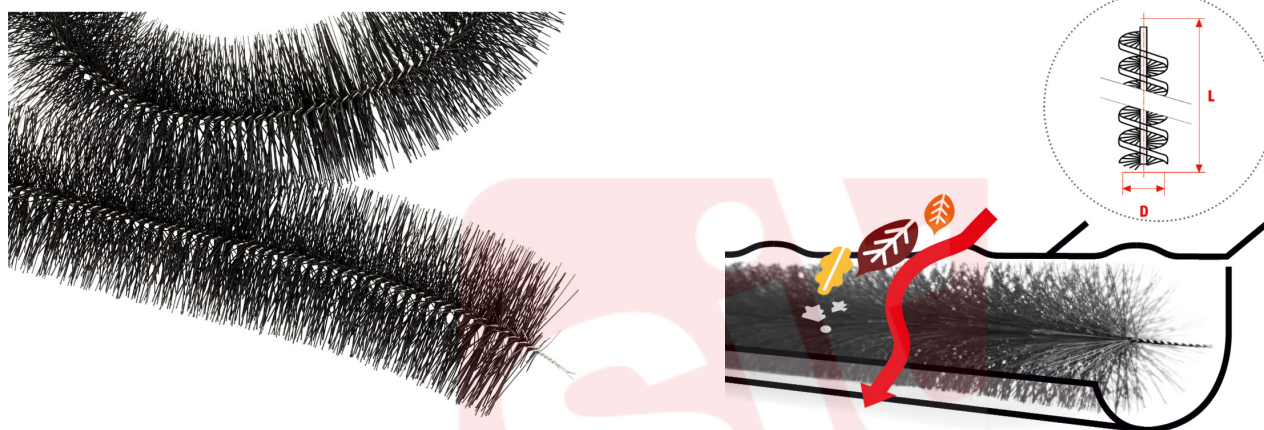

1841

Flexible spiral brush, made of PPL, 3m long and modular. The Gutter Guard is an original product by SIT TecnoSpazzole that, in a simple yet brilliant way, prevents leaves, dry branches and other waste from clogging gutters or pipes. Once manually placed inside the gutter or the drain, the Gutter Guard works entirely on its own. We suggest simple and regular maintenance by removing the brush when it is very dirty, washing it under running water and placing it back, which ensures an almost endless service life!

TYPE OF USE

Protects gutters and ducts. It can be used to prevent weeds from growing in drains on the ground.

MM		INCH	
D mm	100	D inch	4
L mm	3000	L inch	118-2/16
CO/IS pach	9	CO/IS pack	9
Art.	SALVAGRONDA D100	Art.	SALVAGRONDA D100
Filament	Black smooth polypropylene	Filament	Black smooth polypropylene
Ø Filament	0,80mm	Ø Filament	0,031"

SIT Società Italiana TecnoSpazzole S.p.A

C.F. e Reg. Imprese 03492470376
Via Porrettana, 453
40033 - Casalecchio di Reno (Bo)
ITALY

Partita I.V.A./VAT IT00626581201
Codice SDI: A4707H7
Import/Export BO 008277
R.E.A. BO 295504

Tel. +39 0516113211
Fax +39 051574319
PEC: sit_tecnoSpazzole@legalmail.it
info@sitbrush.com

INDUSTRIAL BRUSHES MANUFACTURER
WITH QUALITY MANAGEMENT SYSTEM
CERTIFIED ISO 9001

sitbrush.com