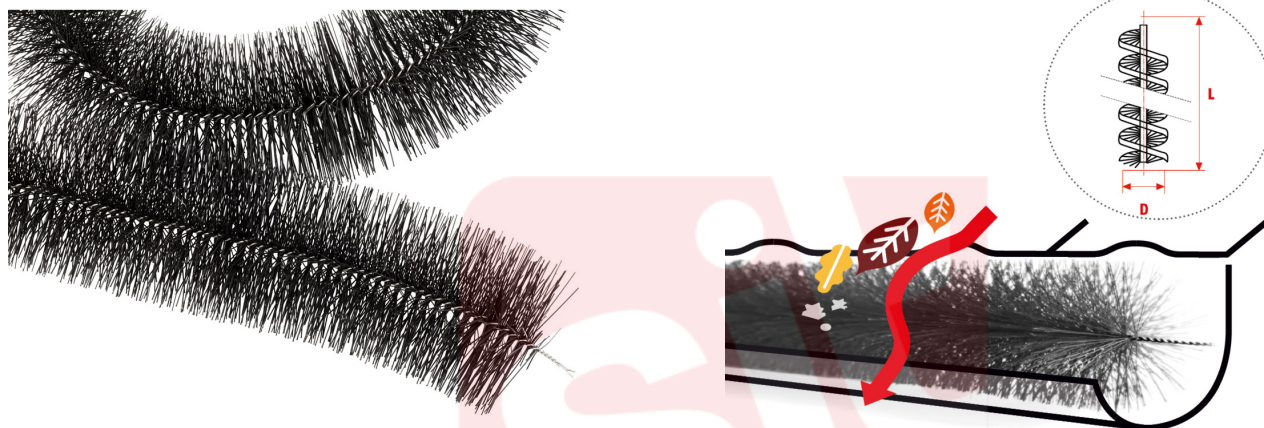

1819

Flexible spiral brush, made of PPL, 3m long and modular. The Gutter Guard is an original product by SIT TecnoSpazzole that, in a simple yet brilliant way, prevents leaves, dry branches and other waste from clogging gutters or pipes. Once manually placed inside the gutter or the drain, the Gutter Guard works entirely on its own. We suggest simple and regular maintenance by removing the brush when it is very dirty, washing it under running water and placing it back, which ensures an almost endless service life!

TYPE OF USE

Protects gutters and ducts. It can be used to prevent weeds from growing in drains on the ground.

MM		INCH	
D mm	150	D inch	5-7/8
L mm	3000	L inch	118-2/16
CO/IS pach	4	CO/IS pack	4
Art.	SALVAGRONDA D150	Art.	SALVAGRONDA D150
Filament	Black smooth polypropylene	Filament	Black smooth polypropylene
Ø Filament	0,80mm	Ø Filament	0,031"

SIT Società Italiana TecnoSpazzole S.p.A

C.F. e Reg. Imprese 03492470376
Via Porrettana, 453
40033 - Casalecchio di Reno (Bo)
ITALY

Partita I.V.A./VAT IT00626581201
Codice SDI: A4707H7
Import/Export BO 008277
R.E.A. BO 295504

Tel. +39 0516113211
Fax +39 051574319
PEC: sit_tecnoSpazzole@legalmail.it
info@sitbrush.com

INDUSTRIAL BRUSHES MANUFACTURER
WITH QUALITY MANAGEMENT SYSTEM
CERTIFIED ISO 9001

sitbrush.com