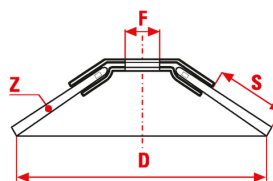

Bevel brushes for string trimmers are a safe*, effective and environmentally friendly choice since they are an alternative to chemical herbicides often forbidden by many countries. Recommended string trimmer motor power: 1.6 HP or more.

Read and follow the safety instructions provided together with the brush and with the power tool before using brushes for grass trimmers. Included adapter with 20mm – 3/4" bore.

TYPE OF USE

Easily and quickly remove weeds, shrubbery and uncontrolled vegetation from streets, walkways, pavements of any kind (tarmac, cobbled), also in wide areas such as courtyards, car parks...

	MM
Contents	2 C0170 (Ref 0298) + 2 CZ170 (Ref 0321)
CO/IS pack	1
Art.	Espositore 4pz light

	INCH
Contents	2 C0170 (Ref 0298) + 2 CZ170 (Ref 0321)
CO/IS pack	1
Art.	Espositore 4pz light

Le dimensioni, le illustrazioni, le caratteristiche tecniche, le referenze e tutti gli altri dati contenuti nel catalogo possono essere modificati da SIT senza preavviso. Tutte le dimensioni riportate sul catalogo sono da considerarsi nominali e, se non diversamente specificato, sono in mm. Diametri, sporgenze e spessori degli insiemi di filamenti, costituenti le spazzole, sono da considerare tali solo approssimativamente. The dimensions, illustrations, technical characteristics and all other data contained in the catalogue may be changed by SIT without prior notice. All dimensions on the catalogue, unless otherwise specified, are in mm. Diameters, protrusions and thicknesses of sets of filaments forming the brushes are only approximate.

SIT Società Italiana TecnoSpazzole S.p.A

C.F. e Reg. Imprese 03492470376
Via Porrettana, 453
40033 - Casalecchio di Reno (Bo)
ITALY

Partita I.V.A./VAT IT00626581201
Codice SDI: A4707H7
Import/Export BO 008277
R.E.A. BO 295504

Tel. +39 0516113211
Fax +39 051574319
PEC: sit_tecnoSpazzole@legalmail.it
info@sitbrush.com

INDUSTRIAL BRUSHES MANUFACTURER WITH
QUALITY MANAGEMENT SYSTEM CERTIFIED
ISO 9001

sitbrush.com