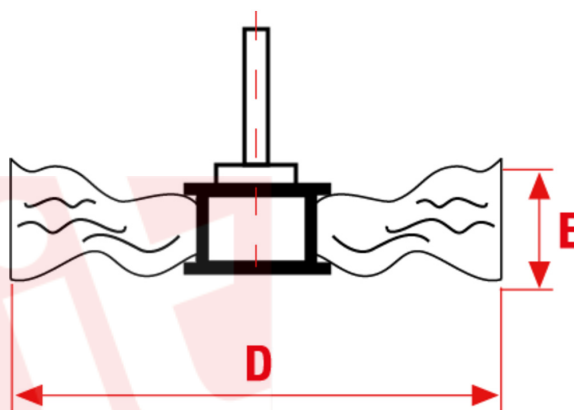

SP cloth brushes

Cloth wheel brushes with 6x27mm - 1/4"x1-1/16" shank. They can be used with or without the Dialux abrasive paste.

TYPES OF USE

Cleaning and polishing of ferrous and non-ferrous surfaces.

MM

| D mm | E mm | Shank mm | Max RPM | CO/IS pack | ART | Cloth |
|------|------|----------|---------|------------|----------------|-------|
| 80 | 10 | 6X27 | 4000 | 6 /48 | B SP80 Blister | 0402 |
| 80 | 10 | 6X27 | 4000 | 12 /96 | SP80 | 0401 |

INCH

| D inch | E inch | Shank inch | Max RPM | CO/IS pack | ART | Cloth |
|--------|--------|------------|---------|------------|----------------|-------|
| 3-1/8 | 3/8 | 1/4X1-1/8 | 4000 | 6 /48 | B SP80 Blister | 0402 |
| 3-1/8 | 3/8 | 1/4X1-1/8 | 4000 | 12 /96 | SP80 | 0401 |