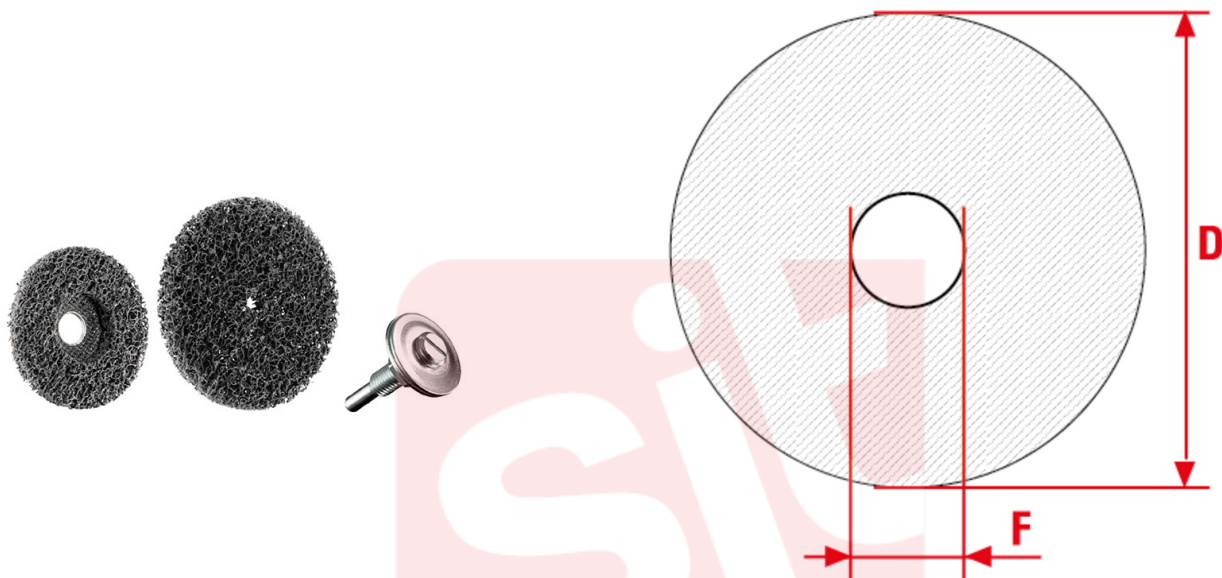

RN Clean and Strip Discs

Very resistant Nylon fibre discs with embedded coarse-grained silicon carbide abrasive. The fibrous structure allows for aggressive removal of coatings without damaging underlying materials. They may be fitted on grinder and mini-grinder (DN version) or drill (RN version) with special shank.

TYPES OF USE

Scouring, cleaning welds and removing rust and millscale. Ideal on stainless steel surfaces, surfaces to be grouted, rubber, plastics and much more.

MM

D mm	Hole mm	Shank mm	Max RPM	CO/IS pack	ART	Ref
		6X18		10	KIT GAMBO RN100	0448
		8X18		12	KIT GAMBO RN150	0449
100	10		8000	10 /80	RN100	0442
150	12		5350	10 /40	RN150	0443

INCH

D inch	Hole inch	Shank inch	Max RPM	CO/IS pack	ART	Ref
		1/4X11/16		10	KIT GAMBO RN100	0448
		5/16X3/4		12	KIT GAMBO RN150	0449
4	3/8		8000	10 /80	RN100	0442
5-7/8	1/2		5350	10 /40	RN150	0443

SIT Società Italiana TecnoSpazzole S.p.A

C.F. e Reg. Imprese 03492470376
Via Porrettana, 453
40033 - Casalecchio di Reno (Bo)
ITALY

Partita I.V.A./VAT IT00626581201
Codice SDI: A4707H7
Import/Export BO 008277
R.E.A. BO 295504

Tel. +39 0516113211
Fax +39 051574319
PEC: sit_tecnoSpazzole@legalmail.it
info@sitbrush.com

INDUSTRIAL BRUSHES MANUFACTURER
WITH QUALITY MANAGEMENT SYSTEM
CERTIFIED ISO 9001

sitbrush.com