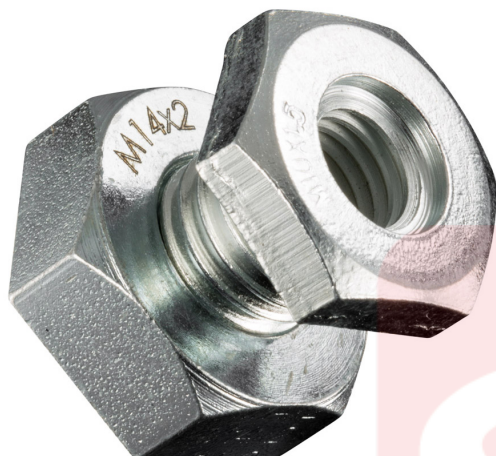

1059

Adapters for crimped wire or twist knot wheel brushes and cup brushes. Made of plastic or steel, they can have keyways.

TYPE OF USE

sitbrush.com

	MM		INCH
C mm	M14	C inch	M14
Hole mm	M10	Hole inch	M10
CO/IS pach	1	CO/IS pack	1
Art.	M10/M14	Art.	M10/M14