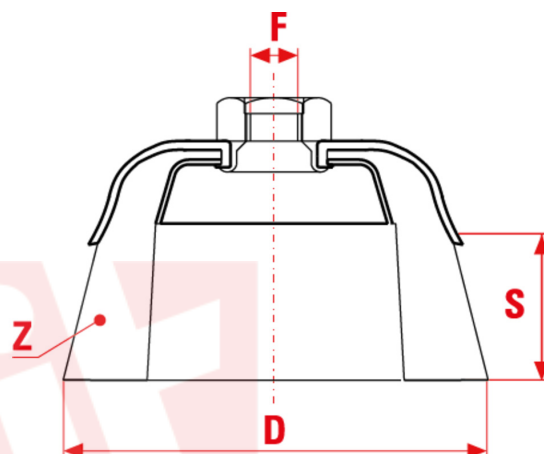

6001

**Z = n° mazzetti / number of knots
n° de mèches torsadées**

“X-LOCK is a new 2-piece changing system to switch angle grinder accessories with just one click. Allows to lock and unlock the brushes, from the compatible angle grinders, up to 5 times faster than the classical system in total safe conditions. A world’s first by Bosch Professional.

TYPE OF USE

Light deburring, satin finishing, removal of small slags and rust, deburring of pipe edges.

| MM | | INCH | |
|-------------------|-----------------|-------------------|-----------------|
| D mm | 75 | D inch | 3 |
| S mm | 20 | S inch | 3/4 |
| Z n° | 18 | Z n° | 3/4 |
| Hole mm | X-LOCK | Hole inch | X-LOCK |
| Max RPM | 12500 | Max RPM | 12500 |
| CO/IS pach | 1 /18 | CO/IS pack | 1 /18 |
| Art. | TZ70 XLK | Art. | TZ70 XLK |
| Filament | Stainless Steel | Filament | Stainless Steel |
| Ø Filament | 0,50mm | Ø Filament | 0,020" |

Le dimensioni, le illustrazioni, le caratteristiche tecniche, le referenze e tutti gli altri dati contenuti nel catalogo possono essere modificati da SIT senza preavviso. Tutte le dimensioni riportate sul catalogo sono da considerarsi nominali e, se non diversamente specificato, sono in mm. Diametri, sporgenze e spessori degli insiemi di filamenti, costituenti le spazzole, sono da considerare tali solo approssimativamente.
The dimensions, illustrations, technical characteristics and all other data contained in the catalogue may be changed by SIT without prior notice. All dimensions on the catalogue, unless otherwise specified, are in mm. Diameters, protrusions and thicknesses of sets of filaments forming the brushes are only approximate.